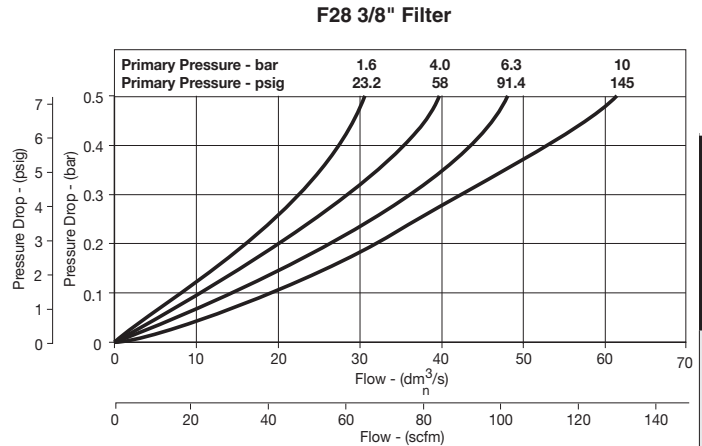

= "Most Popular"

Replacement Bowl Kits

- Metal Bowl with Sight Gauge,
  Automatic Float Drain..... GRP-96-645
- Metal Bowl with Sight Gauge, Manual Drain..... GRP-96-644
- Plastic Bowl –
  Bowl Guard, Auto Drain GRP-96-643
- Bowl Guard, Manual Drain..... GRP-96-642

Replacement Element Kits and Bowl Seal

- Type "A", 5 Micron with Element FRP-96-653
- Type "A", 5 Micron with Retainer, Deflector,
  and Bowl O-ring FRP-96-283

Accessories

- Automatic Drain –
  Fluorocarbon GRP-95-981
- Nitrile GRP-95-973
- Manual Drain..... GRP-96-685
- Sight Gauge Kit..... GRP-96-825
- Wall Mounting Bracket –
  L-Type GPA-96-605
- T-Type GPA-96-602

B
Filters, Regulators, Lubricators

Ordering Information

Model Type	Port Size	Plastic Bowl / Bowl Guard	Metal Bowl / Sight Gauge
Manual Drain	3/8	F28-03-SK00B	F28-03-SL00B
	1/2	F28-04-SK00B	F28-04-SL00B
	3/4	F28-06-SK00B	F28-06-SL00B
Automatic Drain	3/8	F28-03-SG00B	F28-03-SH00B
	1/2	F28-04-SG00B	F28-04-SH00B
	3/4	F28-06-SG00B	F28-06-SH00B

Options - To order an option supplied with the unit model, add the appropriate coded suffix letter in the designated position of the model number.