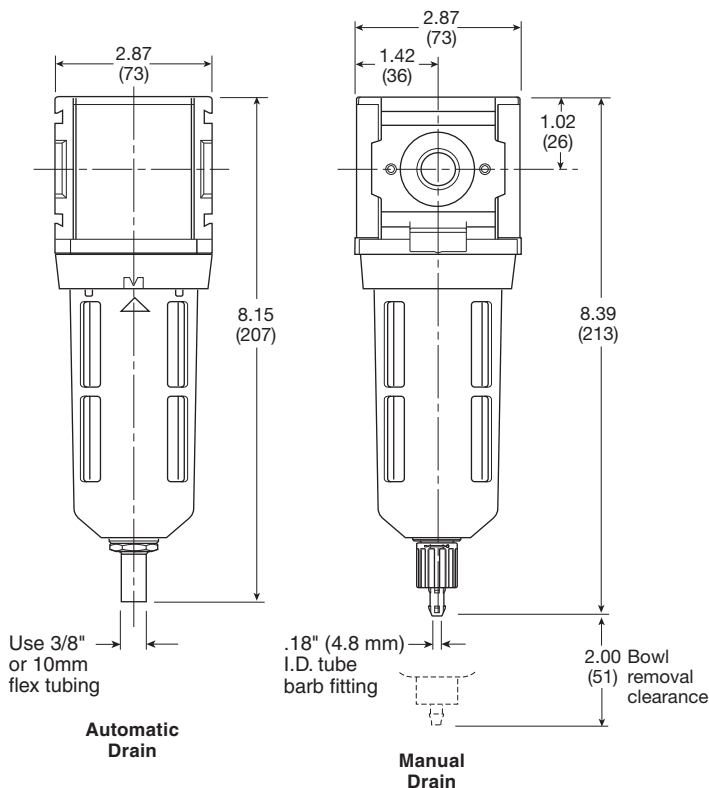

Air quality:

Within ISO 8573-1: 1991 Class 3 (Particulates)
Within ISO 8573-1: 2001 Class 6 (Particulates)