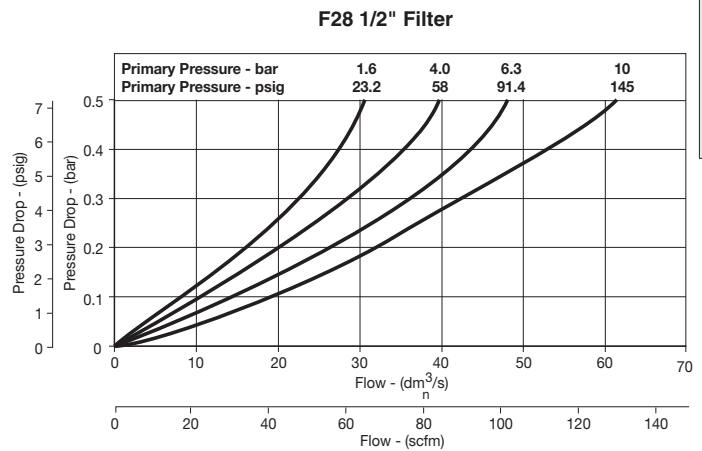

= "Most Popular"

Replacement Bowl Kits

- Metal Bowl with Sight Gauge,
  Automatic Float Drain..... GRP-96-645
- Metal Bowl with Sight Gauge, Manual Drain..... GRP-96-644
- Plastic Bowl –
  Bowl Guard, Auto Drain GRP-96-643
- Bowl Guard, Manual Drain..... GRP-96-642

Replacement Element Kits and Bowl Seal

- Type "A", 5 Micron with Element FRP-96-653
- Type "A", 5 Micron with Retainer, Deflector,
  and Bowl O-ring FRP-96-283

Accessories

- Automatic Drain –
  Fluorocarbon GRP-95-981
- Nitrile GRP-95-973
- Manual Drain..... GRP-96-685
- Sight Gauge Kit..... GRP-96-825
- Wall Mounting Bracket –
  L-Type GPA-96-605
- T-Type GPA-96-602

B
Filters, Regulators, Lubricators

Ordering Information

Model Type	Port Size	Plastic Bowl / Bowl Guard	Metal Bowl / Sight Gauge
Manual Drain	3/8	F28-03-SK00B	F28-03-SL00B
	1/2	F28-04-SK00B	F28-04-SL00B
	3/4	F28-06-SK00B	F28-06-SL00B
Automatic Drain	3/8	F28-03-SG00B	F28-03-SH00B
	1/2	F28-04-SG00B	F28-04-SH00B
	3/4	F28-06-SG00B	F28-06-SH00B

Options - To order an option supplied with the unit model, add the appropriate coded suffix letter in the designated position of the model number.