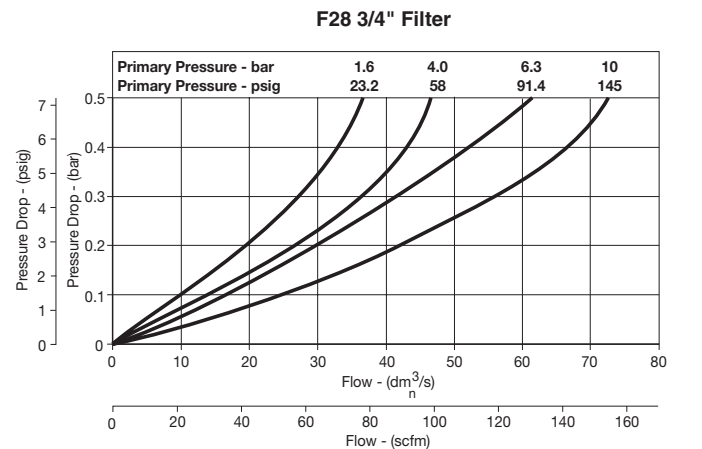

= "Most Popular"

Replacement Bowl Kits

- Metal Bowl with Sight Gauge,
  Automatic Float Drain..... GRP-96-645
- Metal Bowl with Sight Gauge, Manual Drain..... GRP-96-644
- Plastic Bowl –
  Bowl Guard, Auto Drain GRP-96-643
- Bowl Guard, Manual Drain..... GRP-96-642

Replacement Element Kits and Bowl Seal

- Type "A", 5 Micron with Element FRP-96-653
- Type "A", 5 Micron with Retainer, Deflector,
  and Bowl O-ring FRP-96-283

Accessories

- Automatic Drain –
  Fluorocarbon GRP-95-981
- Nitrile GRP-95-973
- Manual Drain..... GRP-96-685
- Sight Gauge Kit..... GRP-96-825
- Wall Mounting Bracket –
  L-Type GPA-96-605
- T-Type GPA-96-602

B
Filters, Regulators, Lubricators

Ordering Information

Model Type	Port Size	Plastic Bowl / Bowl Guard	Metal Bowl / Sight Gauge
Manual Drain	3/8	F28-03-SK00B	F28-03-SL00B
	1/2	F28-04-SK00B	F28-04-SL00B
	3/4	F28-06-SK00B	F28-06-SL00B
Automatic Drain	3/8	F28-03-SG00B	F28-03-SH00B
	1/2	F28-04-SG00B	F28-04-SH00B
	3/4	F28-06-SG00B	F28-06-SH00B

Options - To order an option supplied with the unit model, add the appropriate coded suffix letter in the designated position of the model number.